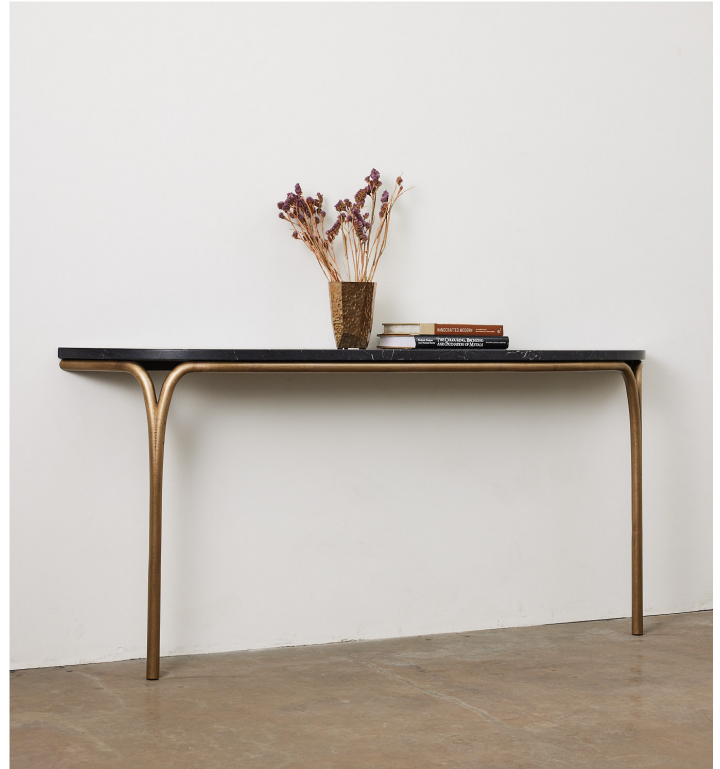

NEW FORMAT

CIRRUS, CONSOLE

MATERIALS

Cast Bronze, Black Carmanah Marble

SIZES

72" L x 12" D x 32" H

* Custom sizing available, please inquire

DESCRIPTION

The Cirrus Console Table juxtaposes structural solidity with lightness of form. The graceful leg shape creates an aperture as it meets the mass of the tabletop, the negative space highlighting the distinct qualities of each material. Hand-sculpted legs are sand cast in solid bronze, vestiges of the casting process remain visible as texture and patterning.

SHOWN

Shown in Black Carmanah Marble top and Weathered Bronze base

* Available in other options, please inquire

NEW FORMAT

BORROWED FORMS, CREDENZA

* Custom dimensions available, please inquire

MATERIALS AND FINISHES

* Custom options available, please inquire

Marble - Black Carmanah

Bronze - Weathered