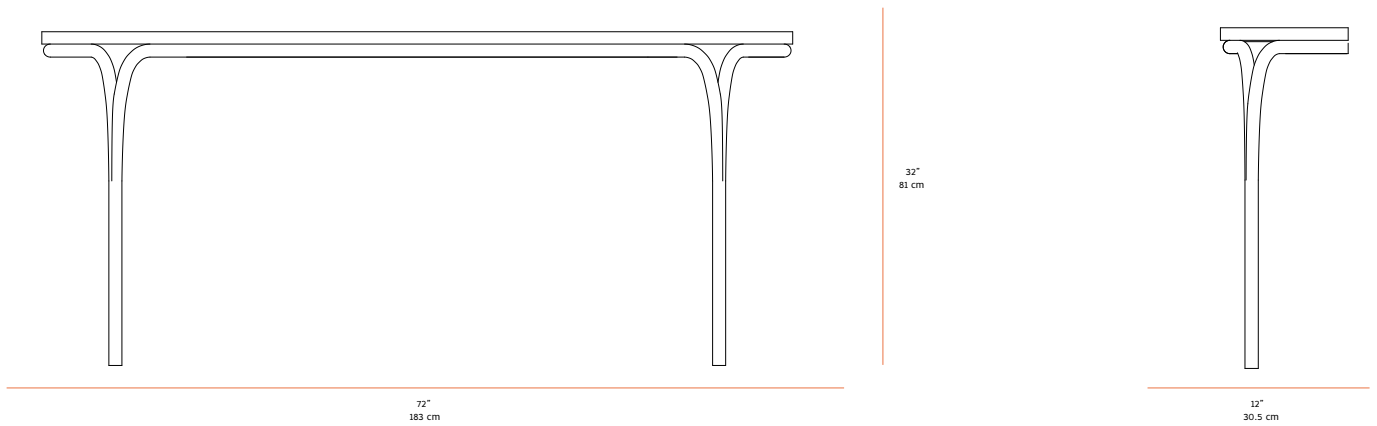

NEW FORMAT

CIRRUS, CONSOLE

MATERIALS

Cast Bronze, Black Carmanah Marble

SIZES

72" L x 12" D x 32" H

* Custom sizing available, please inquire

DESCRIPTION

The Cirrus Console Table juxtaposes structural solidity with lightness of form. The graceful leg shape creates an aperture as it meets the mass of the tabletop, the negative space highlighting the distinct qualities of each material. Hand-sculpted legs are sand cast in solid bronze, vestiges of the casting process remain visible as texture and patterning.

SHOWN

Shown in Black Carmanah Marble top and Weathered Bronze base

* Available in other options, please inquire

NEW FORMAT

BORROWED FORMS, CREDENZA

* Custom dimensions available, please inquire

MATERIALS AND FINISHES