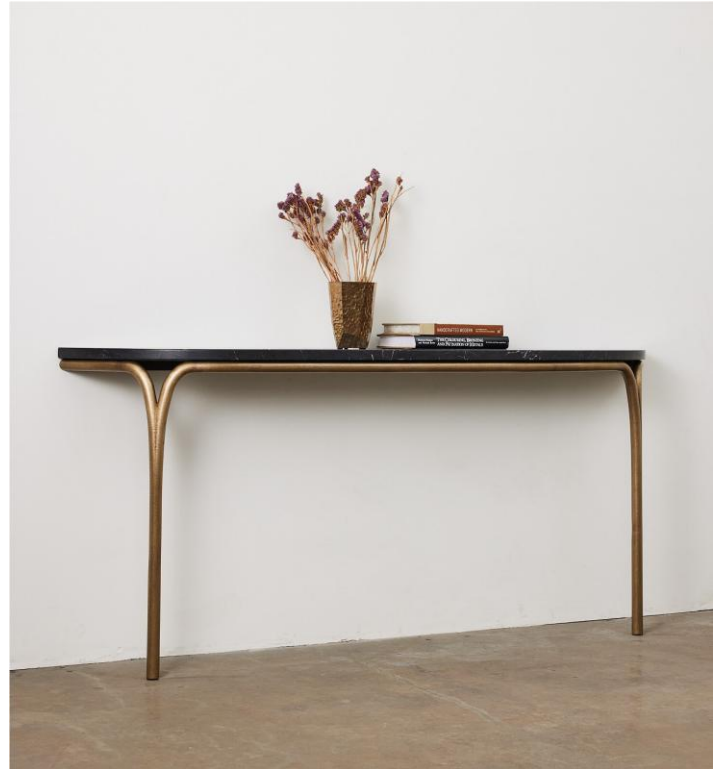

NEW FORMAT

CIRRUS, CONSOLE

MATERIALS

Top: Marble

Base: Cast Bronze

SIZES

72" W x 12" D x 32" H

* Custom sizing available, please inquire

DESCRIPTION

Timeless in both form and material, the Cirrus Console Table juxtaposes structural solidity with a delicate shape. The graceful leg form creates an aperture as it meets the mass of the tabletop, the negative space highlighting the distinct qualities of each material. Hand-sculpted legs are sand cast in solid bronze. Vestiges of the casting process remain visible as texture and patterning.

SHOWN

Black Carmanah Marble top and Stippled Weathered Cast Bronze base.

* Available in other options, please inquire

NEW FORMAT

CIRRUS, CONSOLE

* Custom dimensions available, please inquire

MATERIALS AND FINISHES