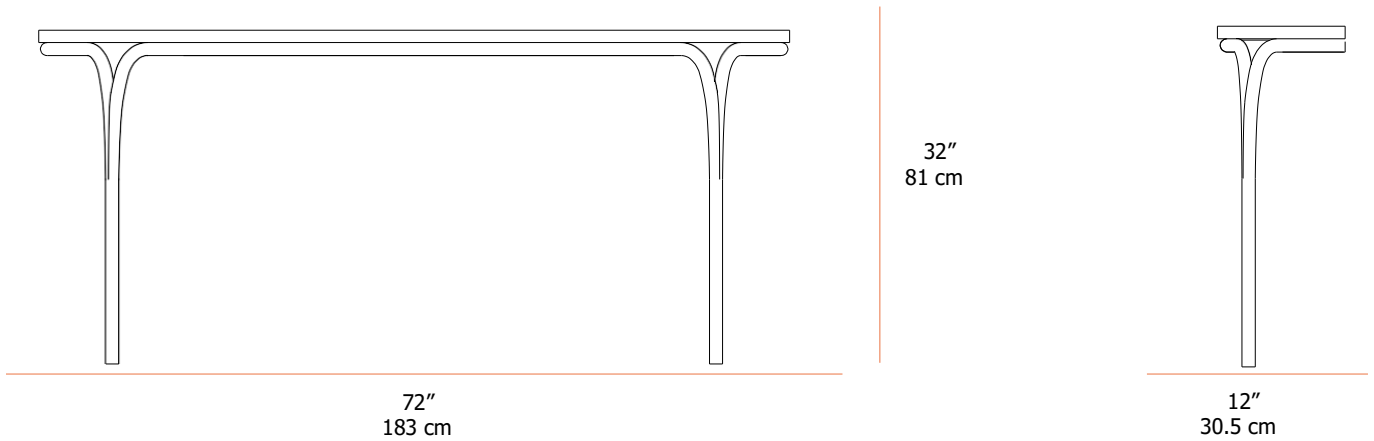

NEW FORMAT

CIRRUS, CONSOLE

MATERIALS

Top: Marble

Base: Cast Bronze

SIZES

72" W x 12" D x 32" H

* Custom sizing available, please inquire

SHOWN

Black Carmanah Marble top and Stippled Weathered Cast Bronze base.

* Available in other options, please inquire

NEW FORMAT

CIRRUS, CONSOLE

* Custom dimensions available, please inquire

MATERIALS AND FINISHES