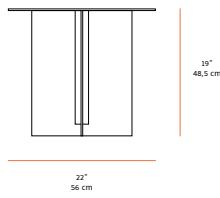

NEW FORMAT

MERS, COLLECTION

* Custom dimensions available, please inquire

SIDE TABLE

MATERIALS AND FINISHES

* Custom options available, please inquire