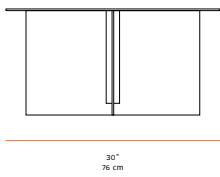

NEW FORMAT

MERS, COLLECTION

* Custom dimensions available, please inquire

COFFEE TABLE