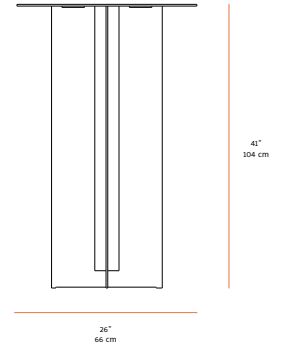

### SIZES

Side Table / 18" D x 22" T

Coffee Table / 30" D x 16" T

\* Custom sizing available, please inquire

## MERS, COLLECTION

\* Custom dimensions available, please inquire

COFFEE TABLE

SIDE TABLE

DINING TABLE

CAFE TABLE