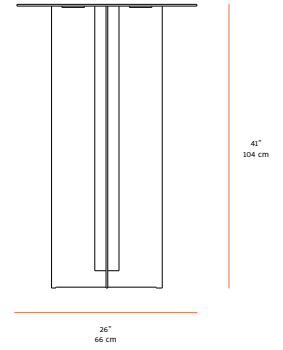

CAFE TABLE

MATERIALS AND FINISHES

* Custom options available, please inquire