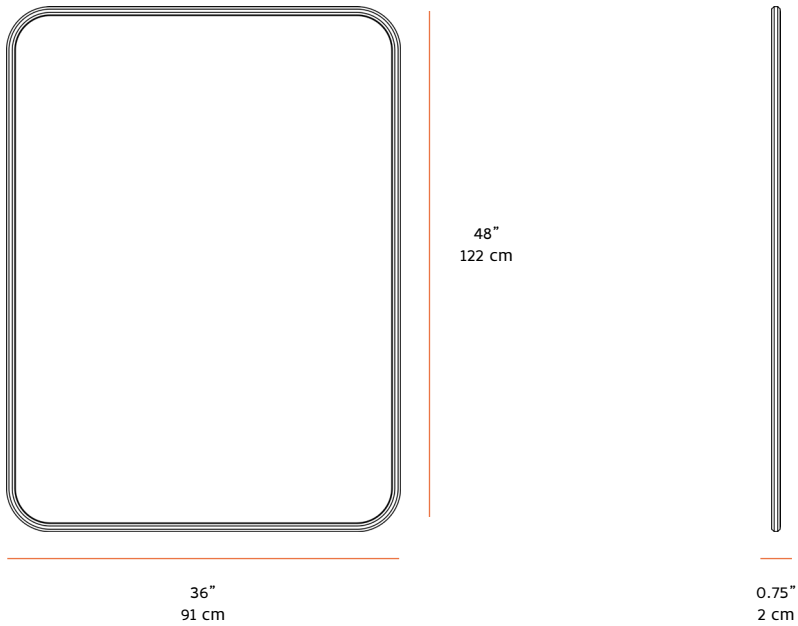

NEW FORMAT

PLANO, WALL MIRROR

MATERIALS

Aged bronze, low-iron mirror

SIZE

36" W x 0.75" D x 48" H

*Custom sizing available, please inquire

DESCRIPTION

The Plano Wall Mirror encapsulates the handcrafted finish and feel of the Plano Collection, in mirror form. Hand-carved aged bronze is formed by feel, and finished with a patina that highlights with the unique nine-sided geometry of the frame.

SHOWN

Frame in Aged Brass

*Available in more materials and finishes, please inquire

PRICE

\$8,700 as shown

NEW FORMAT

PLANO, WALL MIRROR

* Custom dimensions available, please inquire