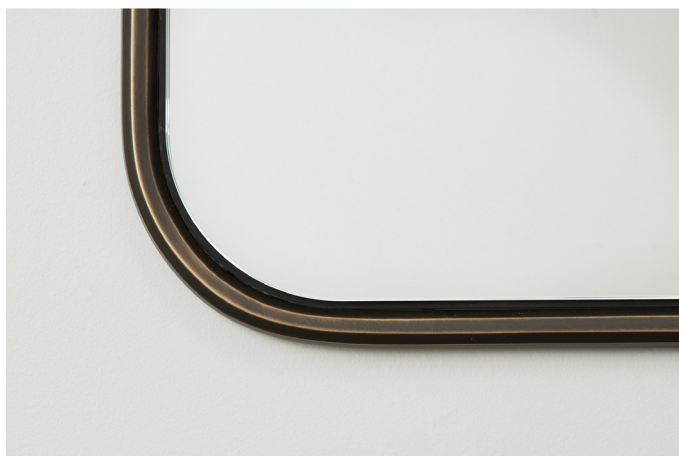

NEW FORMAT

PLANO, WALL MIRROR

MATERIALS

Aged bronze, low-iron mirror

SIZE

36" W x 0.75" D x 48" H

*Custom sizing available, please inquire

DESCRIPTION

The Plano Wall Mirror encapsulates the handcrafted finish and feel of the Plano Collection, in mirror form. Hand-carved aged bronze is formed by feel, and finished with a patina that highlights with the unique nine-sided geometry of the frame.

SHOWN

Frame in Aged Brass

*Available in more materials and finishes, please inquire

PRICE

\$8,700 as shown

NEW FORMAT

PLANO, WALL MIRROR

* Custom dimensions available, please inquire