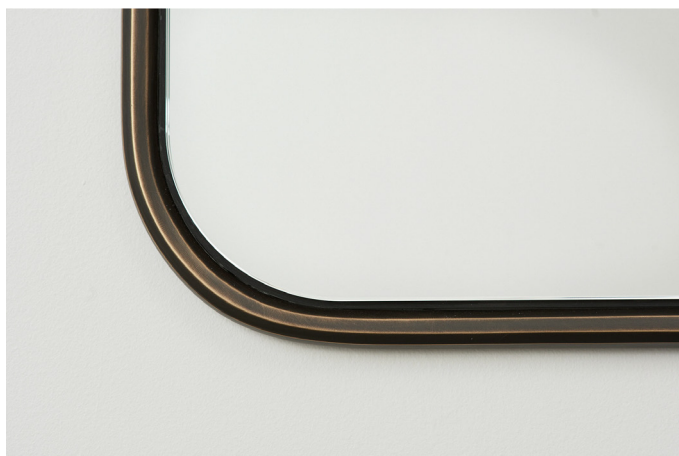

NEW FORMAT

PLANO, WALL MIRROR

MATERIALS

Aged bronze, low-iron mirror

SIZE

36" W x 0.75" D x 48" H

*Custom sizing available, please inquire

DESCRIPTION

The Plano Wall Mirror encapsulates the handcrafted finish and feel of the Plano Collection, in mirror form. Hand-carved aged bronze is formed by feel, and finished with a patina that highlights with the unique nine-sided geometry of the frame.

SHOWN

Frame in Aged Brass

*Available in more materials and finishes, please inquire

NEW FORMAT

PLANO, WALL MIRROR

* Custom dimensions available, please inquire

MATERIALS

* Custom options available, please inquire

Frame

Bronze - Aged