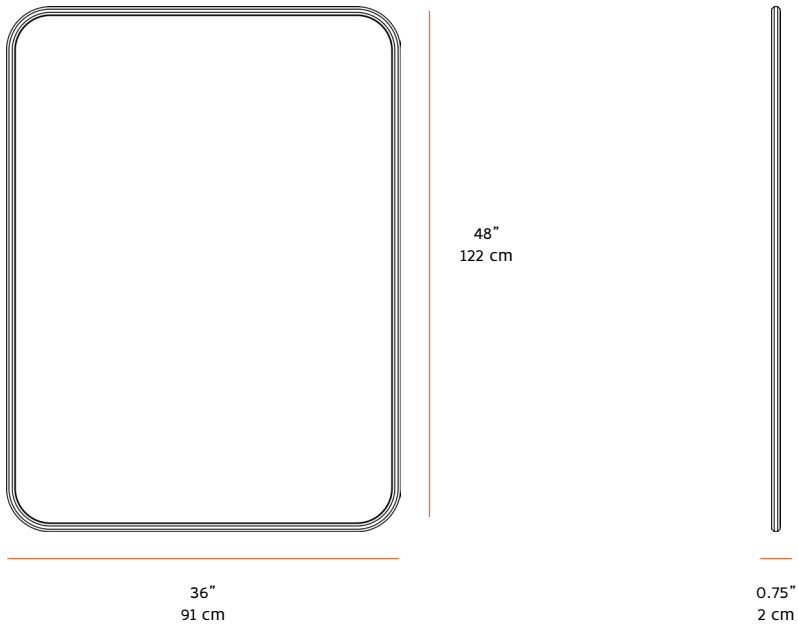

NEW FORMAT

PLANO, WALL MIRROR

MATERIALS

Aged bronze, low-iron mirror

SIZE

36" W x 0.75" D x 48" H

*Custom sizing available, please inquire

DESCRIPTION

The Plano Wall Mirror encapsulates the handcrafted finish and feel of the Plano Collection, in mirror form. Hand-carved aged bronze is formed by feel, and finished with a patina that highlights with the unique nine-sided geometry of the frame.

SHOWN

Frame in Aged Brass

*Available in more materials and finishes, please inquire

NEW FORMAT

PLANO, WALL MIRROR

* Custom dimensions available, please inquire

MATERIALS

* Custom options available, please inquire