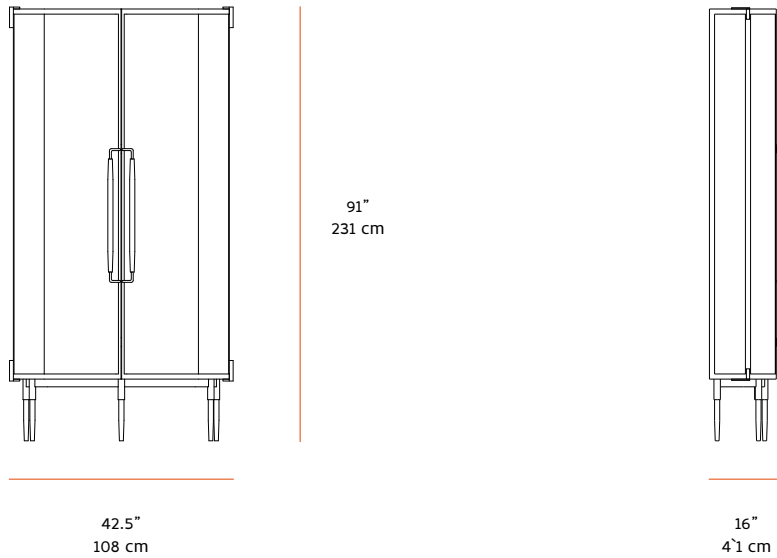

NEW FORMAT

PLANO, BAR CABINET

MATERIALS

Frame

Cabinet

Door panels

Countertops / bottle slings

More materials options available: www.newformatstudio.com/materials