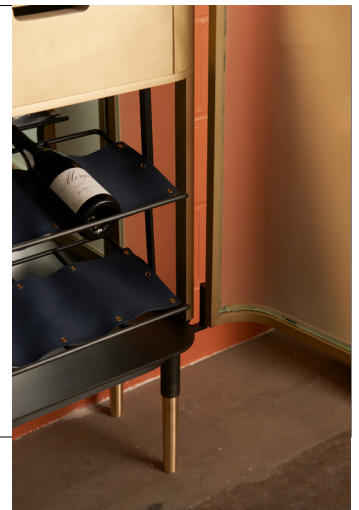

NEW FORMAT

PLANO, BAR CABINET

MATERIALS

Warm Bronze, Blackened Steel, Frosted Glass, Blue Ink Leather, clear glass mirror

SIZE

16" D x 42" W x 91" H

*Custom layout and sizing available, please inquire

DESCRIPTION

Crafted by hand from the finest materials, it is a cabinet like no other—the marriage of the artist's idealistic impracticality to the possibilities of industrial process.

SHOWN

Frame in bronze and Blackened Steel, Frosted Glass door panels, mirrored back panels, bronze legs, brass drawer faces, shelf tops and bottle racks in Blue Ink Leather.

* Available in more materials and finishes, please inquire

PRICE

Please inquire

NEW FORMAT

PLANO, BAR CABINET

MATERIALS

Frame

Bronze - Warm

Steel - Blackened

Cabinet

Bronze - Warm

Door panels

Glass - Frosted

Countertops / bottle slings

Leather - Blue Ink

Leather - Cowboy