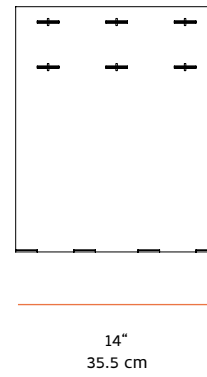

NEW FORMAT

CONNECT, FLOATING NIGHTSTAND

MATERIALS

Hot Rolled Steel Lacquered Frame, Polished Bronze Pins

SIZE

20" L x 14" D x 17" H

* Custom sizing available, please inquire

DESCRIPTION

SHOWN

Hot Rolled Steel Lacquered Frame, Polished Bronze Pins

*Custom options available, please inquire.

PRICE

\$4,500 (as shown)

NEW FORMAT

CONNECT, FLOATING NIGHTSTAND

MATERIALS AND FINISHES