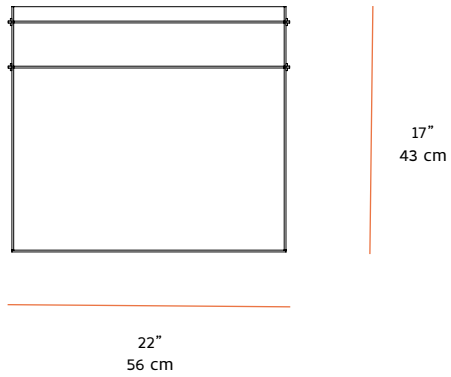

NEW FORMAT

CONNECT, FLOATING NIGHTSTAND

MATERIALS AND FINISHES

* Custom options available, please inquire