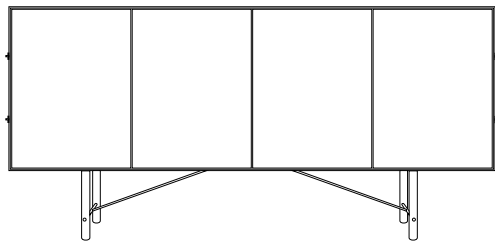

72"L x 20"D x 32"T / four door / from \$16,000

94"L x 20"D x 32"T / five door / from \$18,500

* Custom sizing available, please inquire

DESCRIPTION

The Connect Collection is designed to express the process by which each piece is created, with visible construction and fastening details that are integral to the final piece. Traditional joinery techniques are used in conjunction with mass manufacturing technology to create this unique metal cabinetry system.

*Custom options available, please inquire

NEW FORMAT

CONNECT, CREENZA

* Custom sizes available, please inquire

60" to 94"
152 cm to 239 cm

20"
51 cm

MATERIALS AND FINISHES

* Custom options available, please inquire