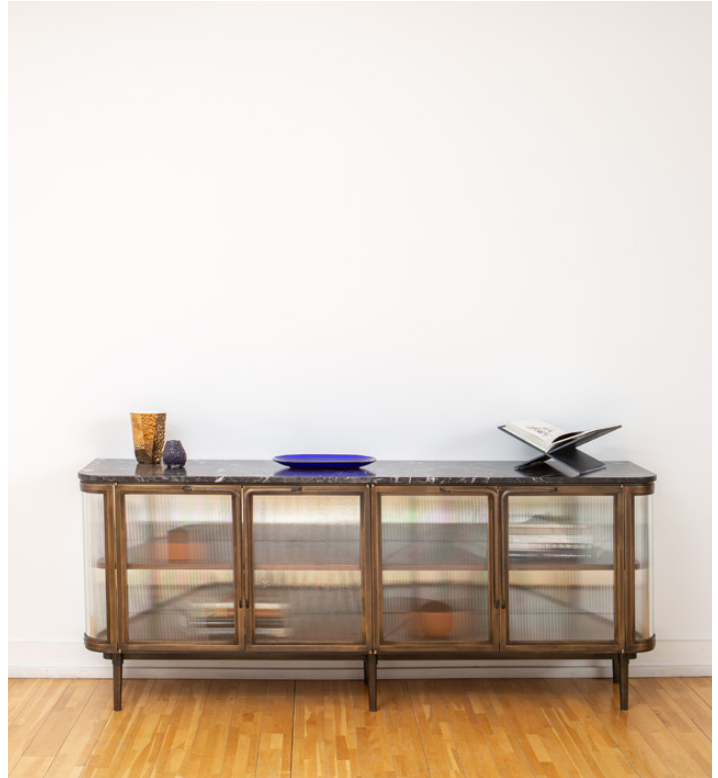

NEW FORMAT

PLANO, CREDENZA

MATERIALS

Stippled Aged Brass, Reeded Glass, Steel Blackened, Claro Walnut Shelves, Vancouver Island Marble.

SIZES

76"L x 18.5" D x 31"T

* Custom sizing available, please inquire

DESCRIPTION

Handcrafted curved glass and metal vitrine, a fitting vessel for the display of precious objects - this unique work is topped with marble quarried from an island off the west coast of Canada. Finished all sides, this piece is equally at home against the wall or defining the middle of a space. The nine sided, tapered bronze handles are carved by hand, to feel -each set is one-of-a-kind. Available to order in any of New Format's standard finishes -custom sizing and configuration for your project is the standard.

SHOWN

Shown in Textured Black Marble, Stippled Aged Brass, Blackened Steel, Claro Walnut and Reeded Glass.

Available in other options, please inquire.

PRICE

Available on request

NEW FORMAT

PLANO, CREDENZA

* Custom dimensions available, please inquire

76"
193 cm

31"
79 cm

18.5"
47 cm

MATERIALS AND FINISHES

* Custom options available, please inquire

Bronze - Stippled - Aged

Bronze - Aged

Marble - Black Carmanah