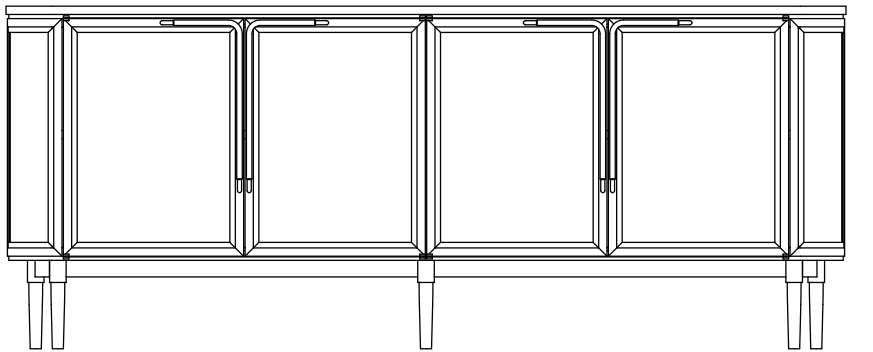

Handcrafted curved glass and metal vitrine, a fitting vessel for the display of precious objects - this unique work is topped with marble quarried from an island off the west coast of Canada. Finished all sides, this piece is equally at home against the wall or defining the middle of a space. The nine sided, tapered bronze handles are carved by hand, to feel -each set is one-of-a-kind. Available to order in any of New Format's standard finishes -custom sizing and configuration for your project is the standard.

76"
193 cm

31"
79 cm

18.5"
47 cm

MATERIALS AND FINISHES

* Custom options available, please inquire

Bronze - Stippled - Aged

Bronze - Aged

Marble - Black Carmanah