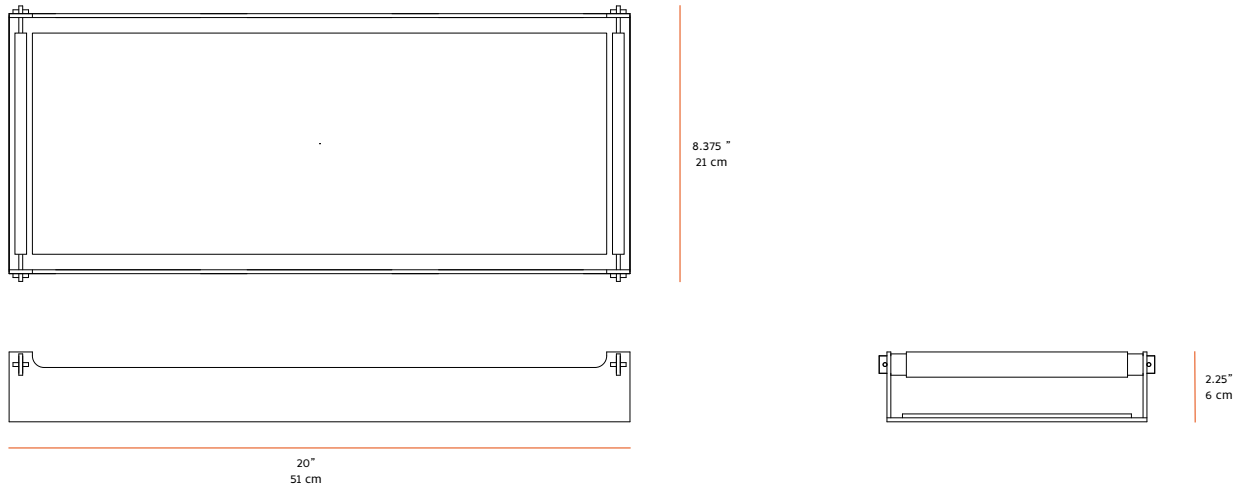

NEW FORMAT

CONNECT, TABLE TRAY

* Custom dimensions available, please inquire

MATERIALS AND FINISHES

* Custom options available, please inquire