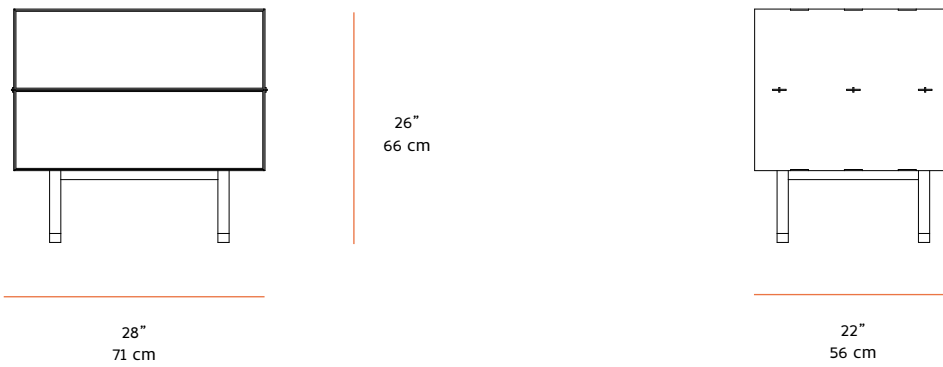

NEW FORMAT

CONNECT, NIGHTSTAND

MATERIALS AND FINISHES

* Custom options available, please inquire