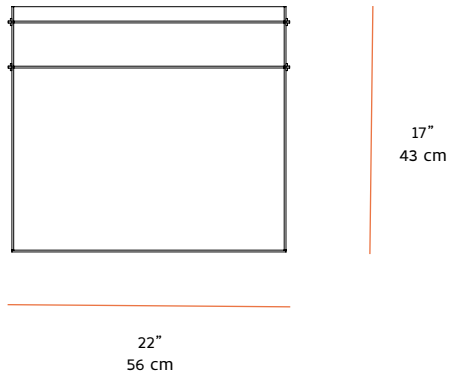

NEW FORMAT

CONNECT, FLOATING NIGHTSTAND

MATERIALS AND FINISHES

* Custom options available, please inquire