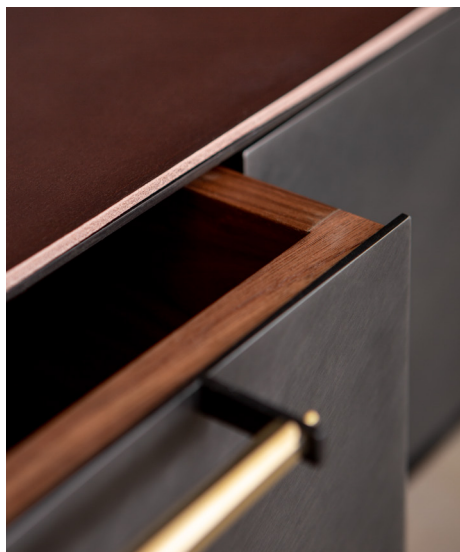

NEW FORMAT

CONNECT, BOOKCASE

MATERIALS

Steel, brass, walnut, leather

SIZES

48.5" L x 15" D x 74.25" H

* Custom sizing available, please inquire

DESCRIPTION

Connect is a design language built around customisation—as is the collection standard this product is flexible in layout, sizing, and configuration.

SHOWN

Blackened Marbled Steel, Polished Brass, Coffee Leather, Black Walnut Wood

* Other options available, please inquire

PRICE

\$ 16,000 (as shown)

NEW FORMAT

CONNECT, BOOKCASE

* Custom dimensions available, please enquire

MATERIALS AND FINISHES

* Custom options available, please inquire