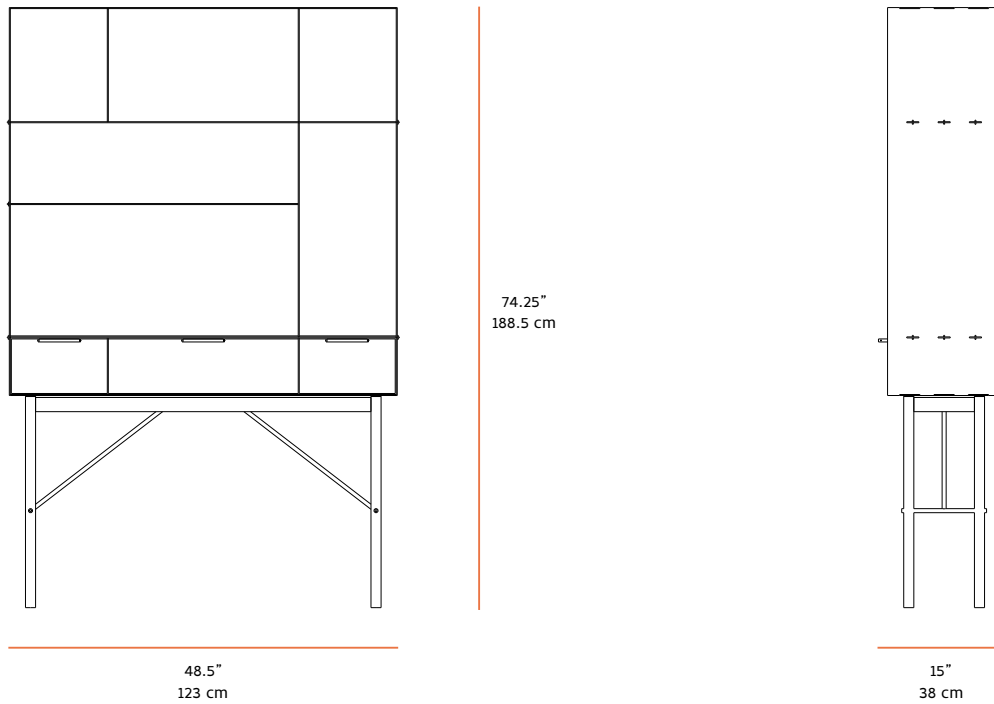

NEW FORMAT

CONNECT, BOOKCASE

MATERIALS

Steel, brass, walnut, leather

SIZES

48.5" L x 15" D x 74.25" H

* Custom sizing available, please inquire

DESCRIPTION

* Other options available, please inquire

PRICE

\$ 16,000 (as shown)

NEW FORMAT

CONNECT, BOOKCASE

* Custom dimensions available, please enquire

MATERIALS AND FINISHES

* Custom options available, please inquire