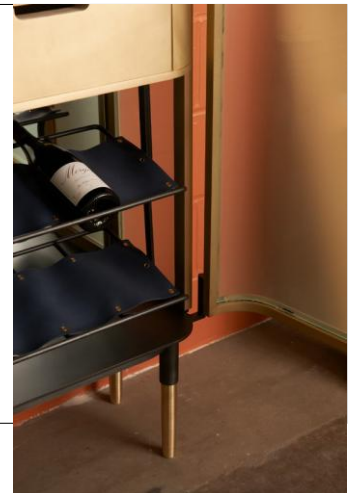

NEW FORMAT

PLANO, BAR CABINET

MATERIALS

Framework, Feet, Handles and Cabinet Fronts: Architectural Bronze
Handle Details and Back Panel: Steel
Interior Back Panel: Clear Mirror
Side and Door Panels: Glass
Frame Plate: Aluminum
Shelf Pads and Bottle Slings: Leather
Cabinet Interior: Wood

SIZE

16" D x 42" W x 91" H

*Custom layout and sizing available, please inquire

DESCRIPTION

A monument to curiosity and an invitation for the viewer to engage with the objects contained within, the Plano Bar Cabinet is an arresting presence, one created by the tension of delicate lightness contrasted with imposing size, and the interplay between light and shadow. Crafted by hand from the finest materials, it is a cabinet like no other - the marriage of the artist's idealistic impracticality to the possibilities of industrial process.

SHOWN

Warm Bronze framework, cabinet fronts, handles and feet, Blue Ink Leather shelf pads and bottle slings, Acid Wash Glass side and door panels, Low Sheen Black Painted Aluminum frame plate, Clear Mirror interior back panel, Cream Lacquered cabinet interior and Marble Blackened Steel handle details and back panel.

* Available in more materials and finishes, please inquire

NEW FORMAT

PLANO, BAR CABINET

* Custom dimensions available, please inquire

42"
107 cm

91"
231 cm

16"
41 cm

NEW FORMAT