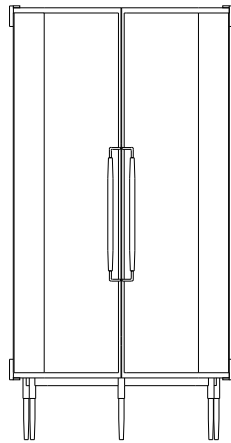

NEW FORMAT

PLANO, BAR CABINET

MATERIALS

Framework, Feet, Handles and Cabinet Fronts: Architectural Bronze
Handle Details and Back Panel: Steel
Interior Back Panel: Clear Mirror
Side and Door Panels: Glass
Frame Plate: Aluminum
Shelf Pads and Bottle Slings: Leather
Cabinet Interior: Wood

SIZE

16" D x 42" W x 91" H

*Custom layout and sizing available, please inquire

DESCRIPTION

A monument to curiosity and an invitation for the viewer to engage with the objects contained within, the Plano Bar Cabinet is an arresting presence, one created by the tension of delicate lightness contrasted with imposing size, and the interplay between light and shadow. Crafted by hand from the finest materials, it is a cabinet like no other - the marriage of the artist's idealistic impracticality to the possibilities of industrial process.

SHOWN

Warm Bronze framework, cabinet fronts, handles and feet, Blue Ink Leather shelf pads and bottle slings, Acid Wash Glass side and door panels, Low Sheen Black Painted Aluminum frame plate, Clear Mirror interior back panel, Cream Lacquered cabinet interior and Marble Blackened Steel handle details and back panel.

* Available in more materials and finishes, please inquire

NEW FORMAT

PLANO, BAR CABINET

* Custom dimensions available, please inquire

42"
107 cm

91"
231 cm

16"
41 cm

NEW FORMAT