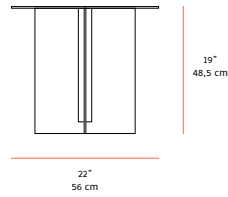

NEW FORMAT

MERS, COLLECTION

* Custom dimensions available, please enquire

SIDE TABLE

MATERIALS AND FINISHES -

* Custom options available, please enquire