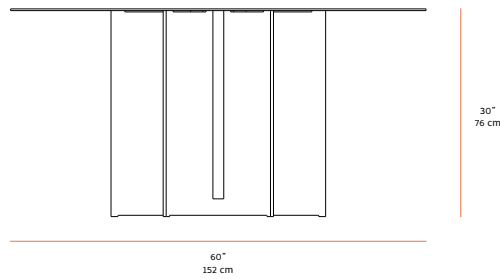

DINING TABLE