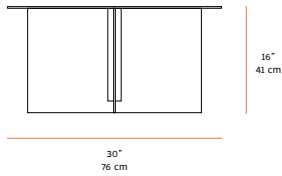

SHOWN -

(right) Shown in aluminum Powder coat Black finish with Walnut tabletop. Available in other options, please inquire.

PRICE -

starting at \$9,150

NEW FORMAT

MERS, COLLECTION

* Custom dimensions available, please enquire