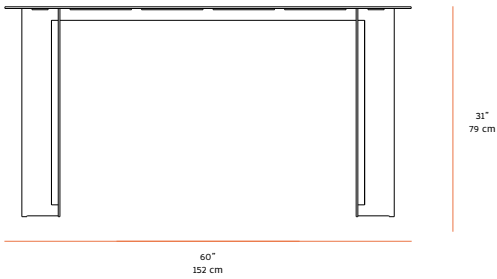

NEW FORMAT

MERS, COLLECTION

* Custom dimensions available, please enquire

CONSOLE TABLE