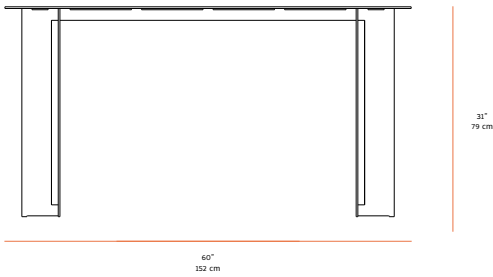

NEW FORMAT

MERS, COLLECTION

* Custom dimensions available, please enquire

CONSOLE TABLE