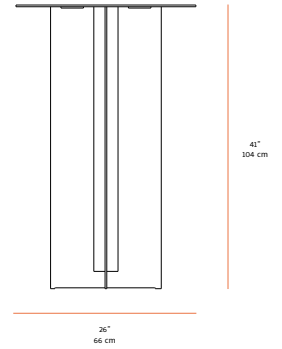

CAFE TABLE

MATERIALS AND FINISHES -

* Custom options available, please enquire