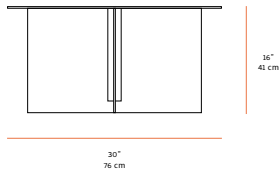

SHOWN -

(right) Shown in aluminum with powdercoat finish.
Available in other options, please inquire.

PRICE -

\$ 4,350 (as shown)

NEW FORMAT

MERS, COLLECTION

* Custom dimensions available, please enquire

COFFEE TABLE