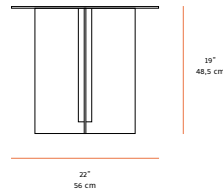

SHOWN -

(right) Shown in aluminum with powdercoat finish.
Available in other options, please inquire.

PRICE -

\$ 4,350 (as shown)

NEW FORMAT

MERS, COLLECTION

* Custom dimensions available, please enquire

COFFEE TABLE