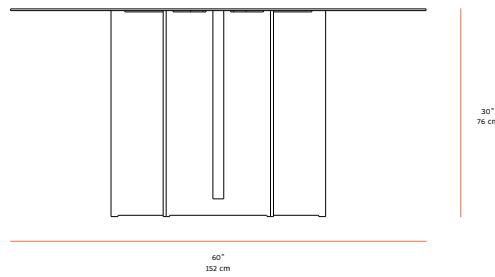

DINING TABLE