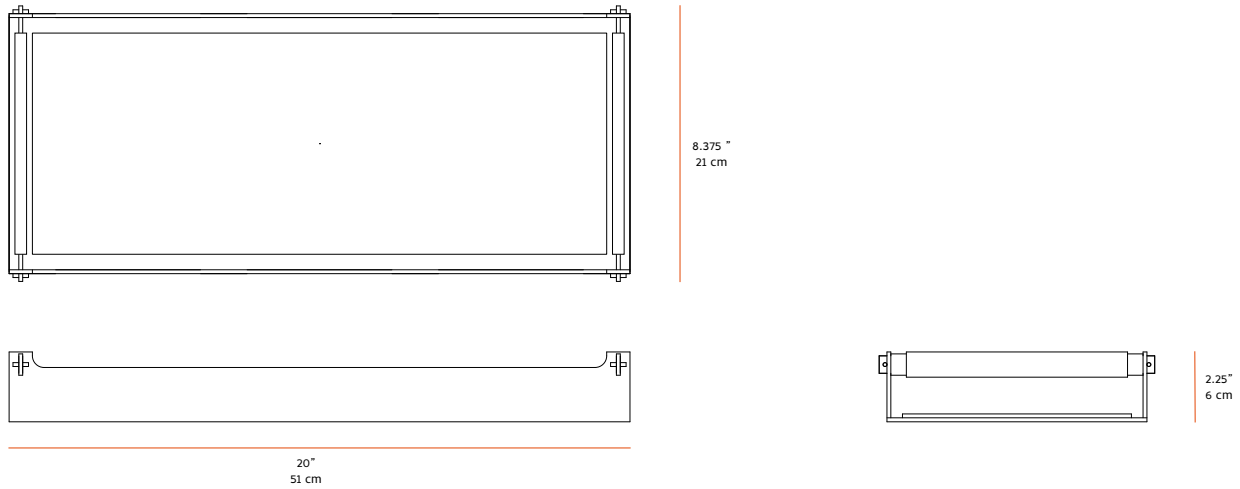

NEW FORMAT

CONNECT, TABLE TRAY

MATERIALS -

Steel, Leather, Bronze

SIZES -

20" L x 8.375" D x 2.25" H

* Custom sizing available, please enquire

DESCRIPTION -

SHOWN -

(right) Shown in deep grey steel and leather Ash. Available in other options, please inquire.

PRICE -

\$950 (as shown)

Contact us for quantity pricing.

NEW FORMAT

CONNECT, TABLE TRAY

* Custom dimensions available, please enquire