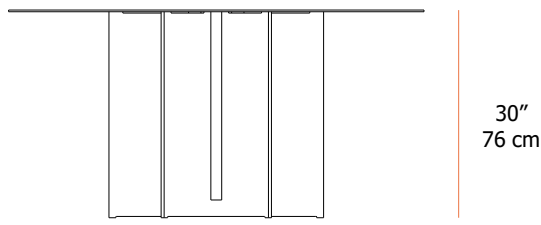

NEW FORMAT

MERS, CONSOLE TABLE

MATERIALS

Aluminum

SIZE

60" W x 16" D x 31" H

* Custom sizing available, please inquire

DESCRIPTION

SHOWN

Black Powdercoat

* Available in other options, please inquire

NEW FORMAT

MERS, COLLECTION

* Custom dimensions available, please inquire

30"
76 cm

COFFEE TABLE

18"
46 cm

SIDE TABLE

14"
35,5 cm

LOW STOOL

60"
152 cm

CONSOLE TABLE

60"
152 cm

DINING TABLE