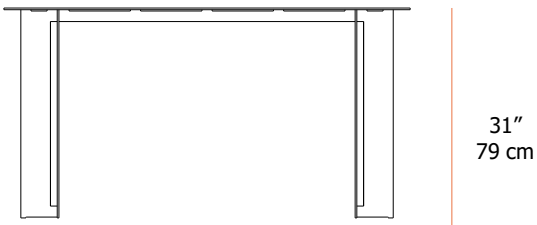

NEW FORMAT

MERS, CONSOLE TABLE

MATERIALS

Aluminum

SIZE

60" W x 16" D x 31" H

* Custom sizing available, please inquire

DESCRIPTION

SHOWN

Black Powdercoat

* Available in other options, please inquire

NEW FORMAT

MERS, COLLECTION

* Custom dimensions available, please inquire

30"
76 cm

COFFEE TABLE

18"
46 cm

SIDE TABLE

14"
35,5 cm

LOW STOOL

60"
152 cm

CONSOLE TABLE

60"
152 cm

DINING TABLE