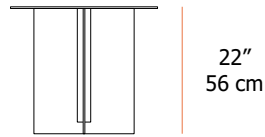

NEW FORMAT

MERS, CONSOLE TABLE

MATERIALS

Aluminum

SIZE

60" W x 16" D x 31" H

* Custom sizing available, please inquire

DESCRIPTION

SHOWN

Black Powdercoat

* Available in other options, please inquire

NEW FORMAT

MERS, COLLECTION

* Custom dimensions available, please inquire

30"
76 cm

COFFEE TABLE

18"
46 cm

SIDE TABLE

14"
35,5 cm

LOW STOOL

60"
152 cm

CONSOLE TABLE

60"
152 cm

DINING TABLE