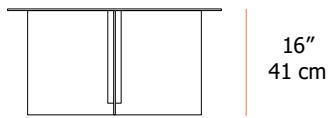

NEW FORMAT

MERS, CONSOLE TABLE

MATERIALS

Aluminum

SIZE

60" W x 16" D x 31" H

* Custom sizing available, please inquire

DESCRIPTION

SHOWN

Black Powdercoat

* Available in other options, please inquire

NEW FORMAT

MERS, COLLECTION

* Custom dimensions available, please inquire

30"
76 cm

COFFEE TABLE

18"
46 cm

SIDE TABLE

14"
35,5 cm

LOW STOOL

60"
152 cm

CONSOLE TABLE

60"
152 cm

DINING TABLE