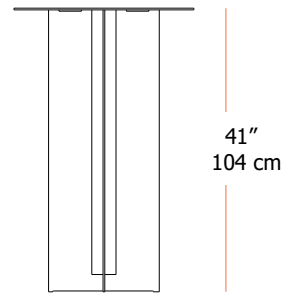

NEW FORMAT

MERS, CONSOLE TABLE

MATERIALS

Aluminum

SIZE

60" W x 16" D x 31" H

* Custom sizing available, please inquire

DESCRIPTION

SHOWN

Black Powdercoat

* Available in other options, please inquire

NEW FORMAT

MERS, COLLECTION

* Custom dimensions available, please inquire

30"
76 cm

COFFEE TABLE

18"
46 cm

SIDE TABLE

14"
35,5 cm

LOW STOOL

60"
152 cm

CONSOLE TABLE

60"
152 cm

DINING TABLE