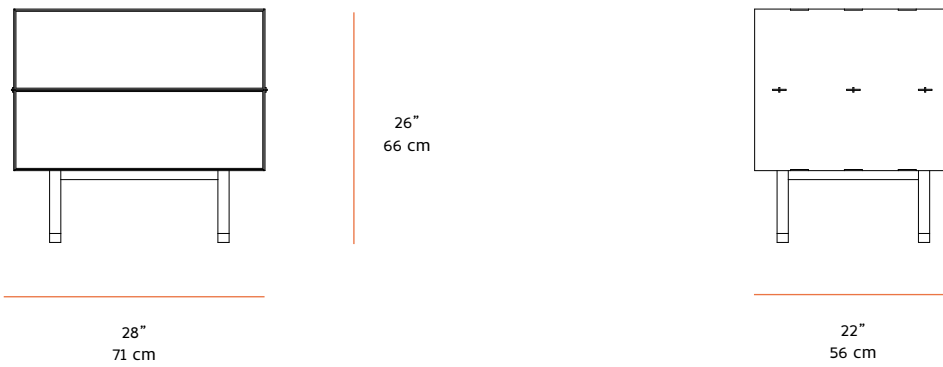

NEW FORMAT

CONNECT, NIGHTSTAND

MATERIALS AND FINISHES -

* Custom options available, please enquire