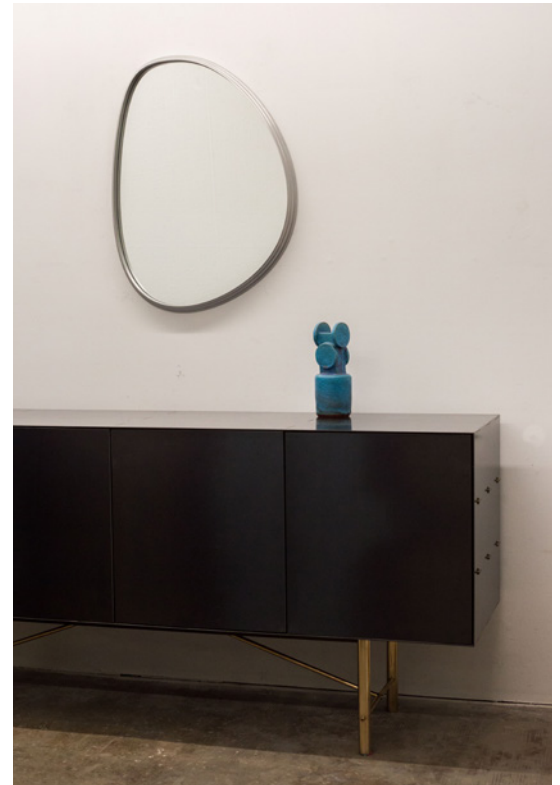

NEW FORMAT

SWEEP, WALL MIRROR

MATERIALS -

Aluminum frame, clear glass mirror

SIZES -

22"W x 1.5"D x 29.5"T

* Custom sizing available, please enquire

DESCRIPTION -

Asymmetrical form inspired by the act of drawing in sand, refined in machined solid aluminum. Configurable four different ways.

Polished aluminum or powdercoated finish.

SHOWN -

Frame in aluminum brushed satin and powdercoat burgundy

* Available in more materials and finishes, please inquire.

PRICE -

$3,200 (as shown)