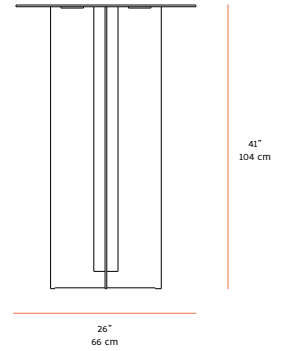

### SIZES -

22"L x 22" D x 19"T

\* Custom sizing available, please enquire

## MERS, COLLECTION

\* Custom dimensions available, please enquire

COFFEE TABLE

SIDE TABLE

CONSOLE TABLE

DINING TABLE

CAFE TABLE