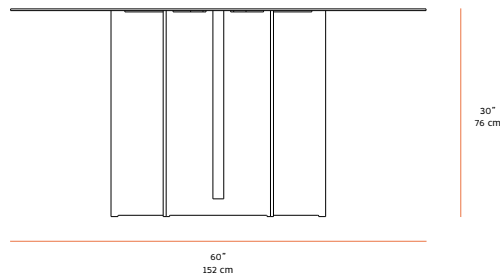

### SIZES -

22"L x 22" D x 19"T

\* Custom sizing available, please enquire

## MERS, COLLECTION

\* Custom dimensions available, please enquire

COFFEE TABLE

SIDE TABLE

CONSOLE TABLE

DINING TABLE

CAFE TABLE