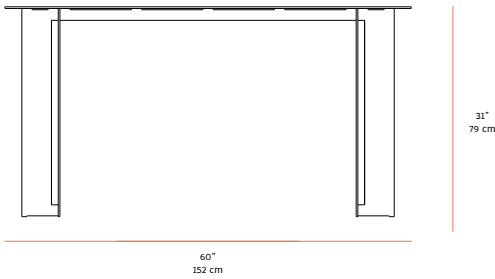

### SIZES -

22"L x 22" D x 19"T

\* Custom sizing available, please enquire

## MERS, COLLECTION

\* Custom dimensions available, please enquire

COFFEE TABLE

SIDE TABLE

CONSOLE TABLE

DINING TABLE

CAFE TABLE