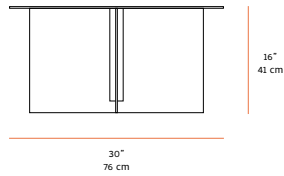

SHOWN -

(right) Shown in aluminum with powdercoat finish. Available in other options, please inquire.

PRICE -

\$2,900 (as shown)

NEW FORMAT

MERS, COLLECTION

* Custom dimensions available, please enquire

COFFEE TABLE