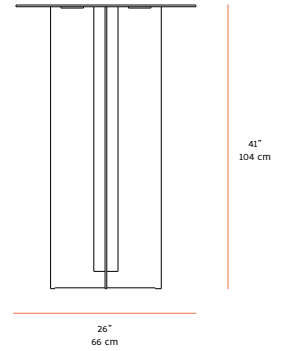

CAFE TABLE

MATERIALS AND FINISHES -

* Custom options available, please enquire