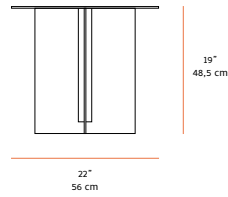

SHOWN -

(right) Shown in aluminum with powdercoat finish. Available in other options, please inquire.

PRICE -

\$2,900 (as shown)

NEW FORMAT

MERS, COLLECTION

* Custom dimensions available, please enquire

COFFEE TABLE