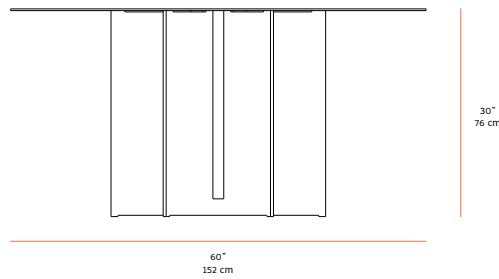

DINING TABLE