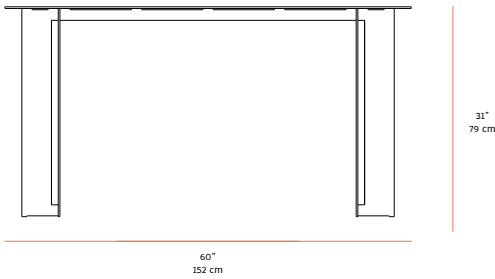

NEW FORMAT

MERS, COLLECTION

* Custom dimensions available, please enquire

CONSOLE TABLE