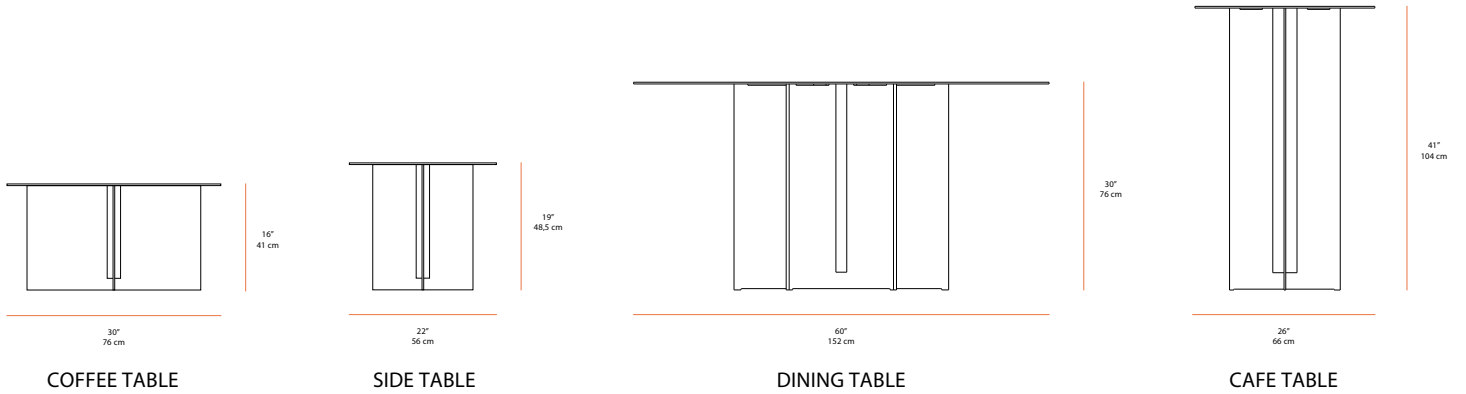

NEW FORMAT

MERS, COLLECTION

* Custom dimensions available, please inquire