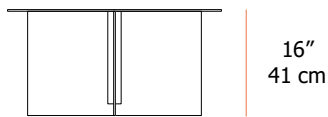

NEW FORMAT

MERS, COFFEE TABLE

MATERIALS

Aluminum

SIZE

30" D x 16" H

* Custom sizing available, please inquire

DESCRIPTION

SHOWN

Burgundy Powdercoat.

* Available in other options, please inquire

NEW FORMAT

MERS, COLLECTION

* Custom dimensions available, please inquire

16"
41 cm

30"
76 cm

COFFEE TABLE

22"
56 cm

18"
46 cm

SIDE TABLE

19"
48,5 cm

14"
35,5 cm

LOW STOOL

31"
79 cm