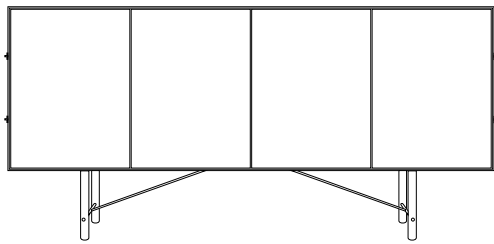

72"L x 20"D x 32"T / four door / from \$9,400

94"L x 20"D x 32"T / five door / from \$11,200

* Custom sizing available, please enquire

DESCRIPTION -

The interweaving of modern manufacturing and traditional joinery techniques. Mechanical connections are used to join the precision engineered components that make up the piece. Construction and fastening details remain as evidence of process and are integral to the final piece.

SHOWN -

(right) Black steel exterior, black steel fronts, polished bronze base.

(below) Black steel exterior, satin copper fronts, oxidized bronze base.

Available in more options, please inquire.

NEW FORMAT

CONNECT, CREDENZA

60" to 94"
152 cm to 239 cm

20"
51 cm

MATERIALS AND FINISHES -

* Custom options available, please enquire

Steel - Hot Rolled

Silicon Bronze - Satin

Copper - Verdigris