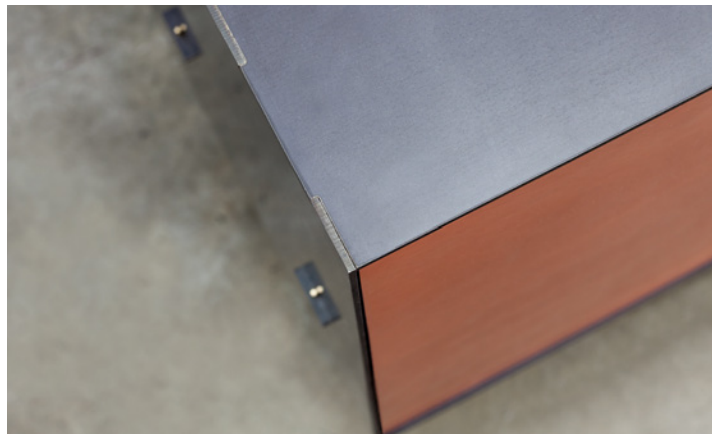

NEW FORMAT

CONNECT, CREDENZA

MATERIALS -

Case in black steel, fronts in copper, bronze, black steel, or select domestic hardwoods, base in oxidized or polished bronze or black steel.

SIZES / PRICES -

60"L x 20" D x 32"T / four door / from \$9,400

72"L x 20"D x 32"T / four door / from \$9,400

94"L x 20"D x 32"T / five door / from \$11,200

* Custom sizing available, please enquire

DESCRIPTION -

The interweaving of modern manufacturing and traditional joinery techniques. Mechanical connections are used to join the precision engineered components that make up the piece. Construction and fastening details remain as evidence of process and are integral to the final piece.

SHOWN -

(right) Black steel exterior, black steel fronts, polished bronze base.

(below) Black steel exterior, satin copper fronts, oxidized bronze base.

Available in more options, please inquire.

NEW FORMAT

CONNECT, CREDENZA

60" to 94"
152 cm to 239 cm

20"
51 cm

MATERIALS AND FINISHES -

* Custom options available, please enquire

Steel - Hot Rolled

Silicon Bronze - Satin

Copper - Verdigris