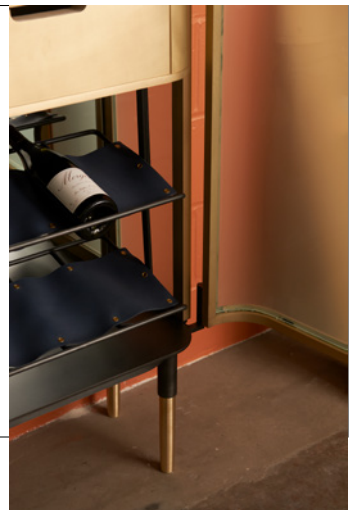

NEW FORMAT

PLANO, DRINKS CABINET

MATERIALS -

Warm bronze, warm brass, blackened steel, frosted glass, clear glass mirror, blue ink leather

SIZES -

16"D x 42"W x 91"T

* Custom layout and sizing available, please enquire

Crafted by hand from the finest materials, it is a cabinet like no other – the marriage of the artist's idealistic impracticality to the possibilities of industrial process.

SHOWN -

Frame in bronze and blackened steel, frosted glass door panels, mirror back panels, bronze legs, brass drawer faces, shelves tops and bottle racks in blue ink leather.

* Available in more materials and finishes, please inquire.

PRICE -

Please inquire

NEW FORMAT

PLANO, DRINKS CABINET

MATERIALS -

Frame

Bronze - satin

Steel - blackened

Cabinet

Brass - satin

Door panels

Glass - frosted

Countertops / bottle slings

Leather - blue ink

Leather - Cowboy