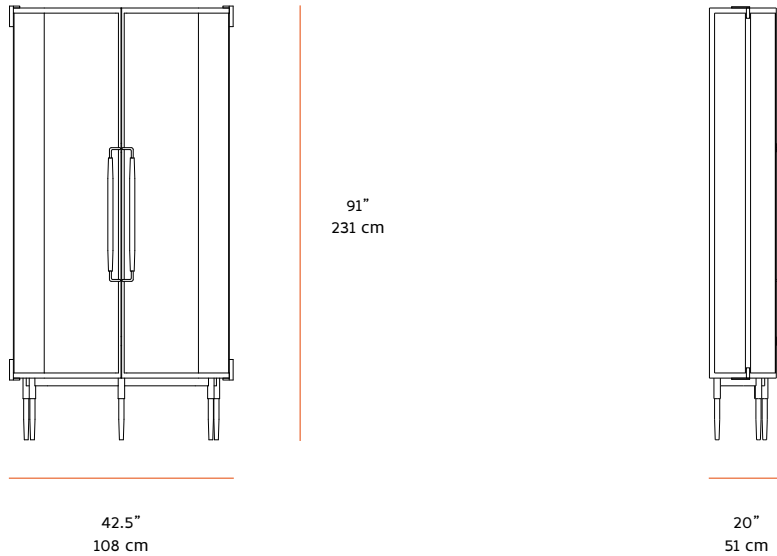

NEW FORMAT

PLANO, DRINKS CABINET

MATERIALS -

Frame

Cabinet

Door panels

Countertops / bottle slings

More materials options available: www.newformatstudio.com/materials

NEW FORMAT STUDIO
+1.604.253.0893
1000 Parker st, Vancouver, BC
newformatstudio.com info@newformatstudio.com