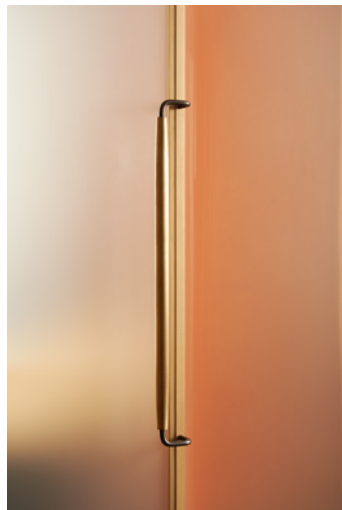

NEW FORMAT

PLANO, DRINKS CABINET

MATERIALS -

Warm bronze, warm brass, blackened steel, frosted glass, clear glass mirror, blue ink leather

SIZES -

16"D x 42"W x 91"T

* Custom layout and sizing available, please enquire

DESCRIPTION -

A monument to curiosity and an invitation for the viewer to engage with the objects contained within. Its presence is created by the tension of delicate lightness contrasted with imposing size, and the interplay between light and shadow.

Crafted by hand from the finest materials, it is a cabinet like no other – the marriage of the artist's idealistic impracticality to the possibilities of industrial process.

SHOWN -

Frame in bronze and blackened steel, frosted glass door panels, mirror back panels, bronze legs, brass drawer faces, shelves tops and bottle racks in blue ink leather.

* Available in more materials and finishes, please inquire.

PRICE -

Please inquire

NEW FORMAT

PLANO, DRINKS CABINET

MATERIALS -

Frame

Bronze - satin