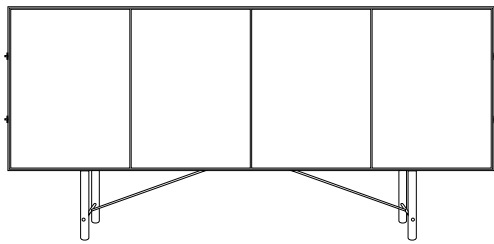

NEW FORMAT

CONNECT, CREDENZA

60" to 94"
152 cm to 239 cm

20"
51 cm

MATERIALS AND FINISHES -

* Custom options available, please enquire

Steel - Hot Rolled

Silicon Bronze - Satin

Copper - Verdigris

Copper - Satin

Copper - Flamed

Stainless Steel - Satin

NEW FORMAT

CONNECT, CREDENZA

MATERIALS -

Case in black steel, fronts in copper, bronze, black steel, or select domestic hardwoods, base in oxidized or polished bronze or black steel.

SIZES / PRICES -

60"L x 20" D x 32"T / four door / from \$9,400 CAD

72"L x 20"D x 32"T / four door / from \$9,400 CAD

94"L x 20"D x 32"T / five door / from \$11,200 CAD

* Custom sizing available, please enquire